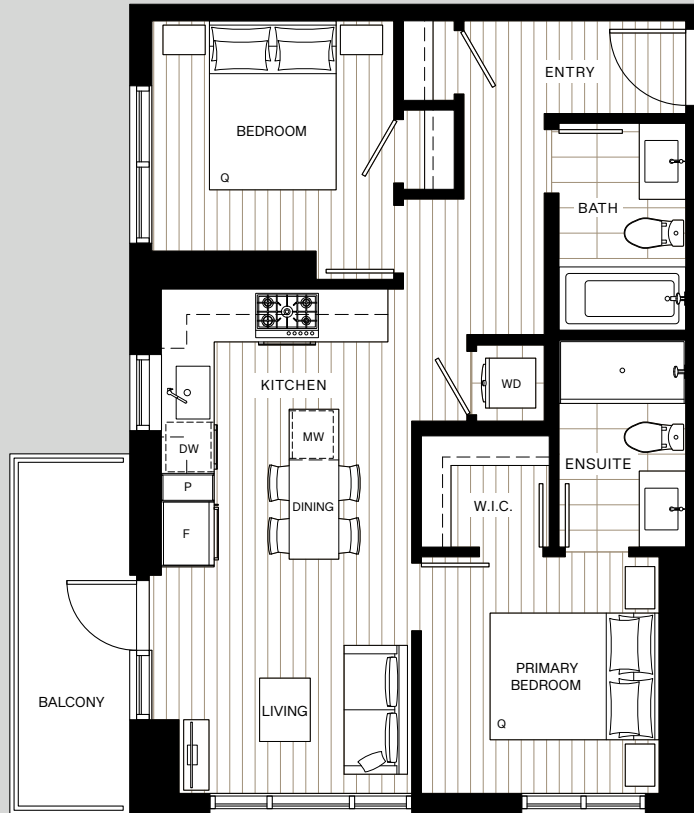

I2

2 Bedroom

Interior: 690-691 SF

Exterior: 69 SF

Total: 759-760 SF

I2

2 Bedroom

Interior: 690-691 SF

Exterior: 69 SF

Total: 759-760 SF

Crown Collection

S

SEQUOIA

LEVEL 26 - 34

The Developer reserves the right to make modifications or substitutions to project design, specifications, features, appliances, pricing and floor plans in its sole discretion and without notice or obligation. Dimensions, square footage and floor plans are illustrative, approximate and provided for reference only. Final dimensions, square footage and floor plans may vary and will be determined by final strata plan measurements. Artist's renderings and maps are interpretations only. This is not an offering for sale. Any such offering may only be made with a disclosure statement. E.&O.E. Sales & Marketing by Prima Marketing.