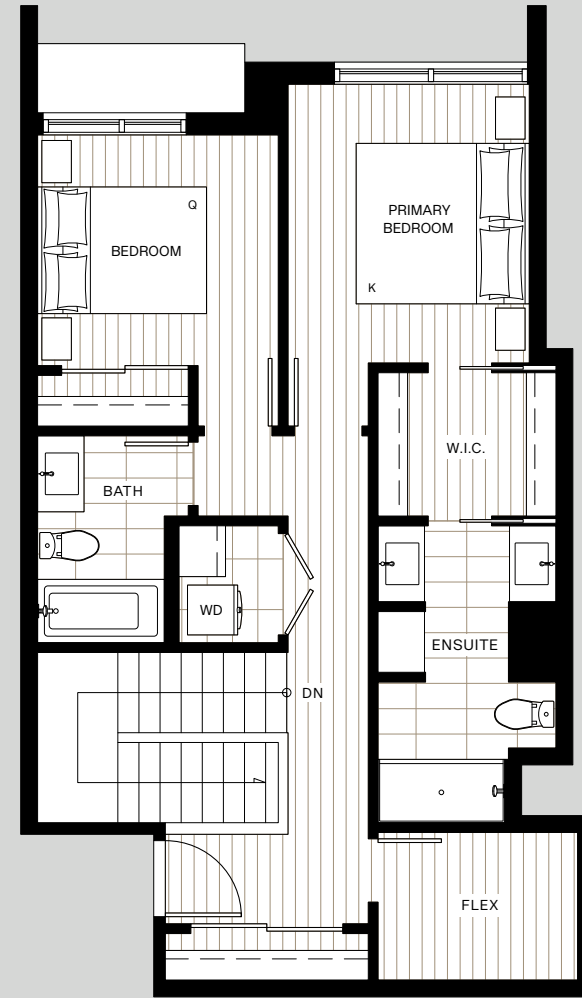

3 Bedroom

Interior: 1414 SF

Exterior: 161 SF

Total: 1575 SF

MAIN

UPPER

LEVEL 01