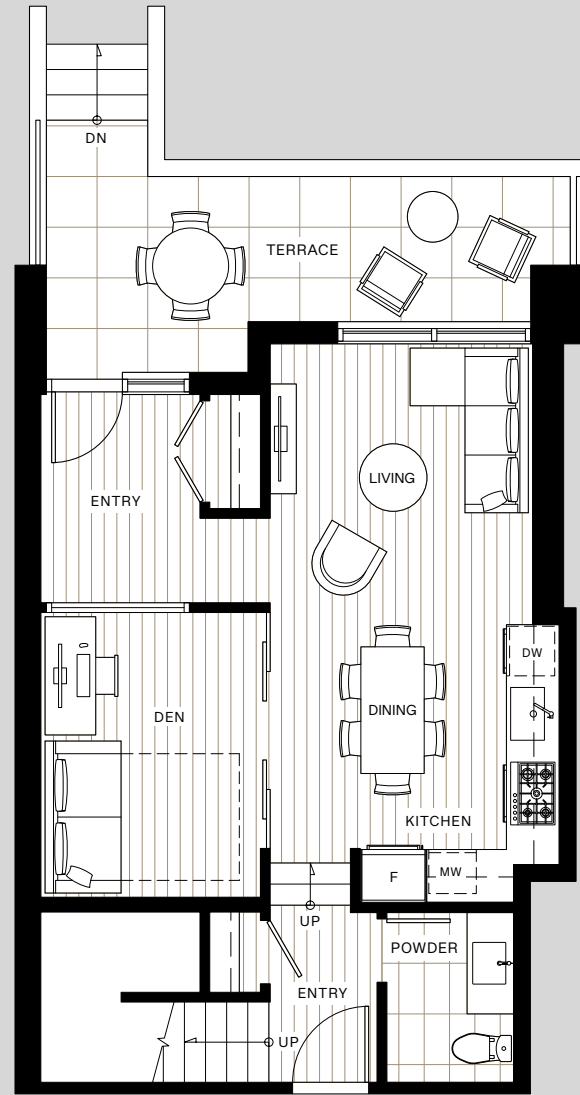

3 Bedroom

Interior: 1414 SF

Exterior: 161 SF

Total: 1575 SF

MAIN

UPPER

LEVEL 01