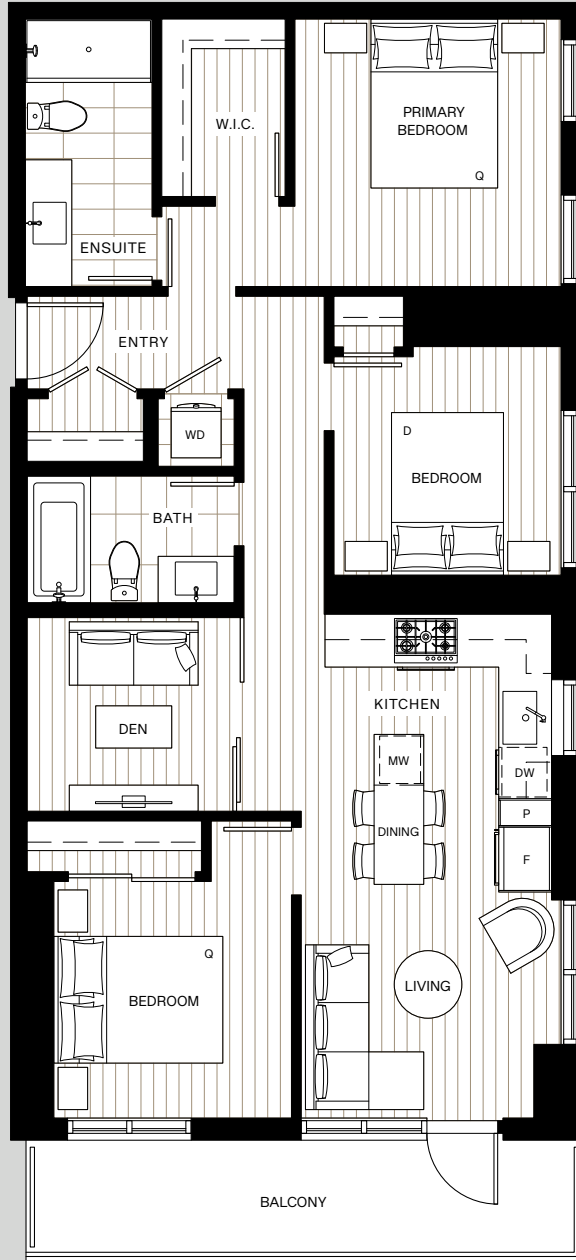

M1

3 Bedroom + Den

Interior: 963 SF

Exterior: 106-391 SF

Total: 1069-1354 SF

BALCONY SIZE VARIES

LEVEL 03-04

LEVEL 05

LEVEL 06-08